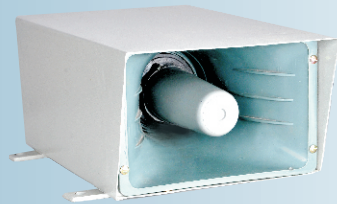

Hooter Size:144mm x 144mm

Revolving	Tone	Model No.
LED	Intermittent	144-EHS-LR
LED	Siren	144-EHS-S3-LR

Please Confirm availability of Lens Colour

Electronic Hooter with Flasher Hooter/Flasher

Housing : Acrylonitrile Butadiene Styrene
Audible Range : 100 db Approx.(at 1 meter)
Mounting : Base/Wall
Tone : Black Housing-Intermittent /Red Housing -Siren
Lens : Styrene Acrylonitrile
Colour : Red,Amber,Green,White,Blue
Input Voltage : 12V/24V /30V/48V/110V DC,110V/230V AC

Hooter Size:144mm x 144mm

Flasher	Tone	Model No.
LED	Intermittent	144-EHS-CFLL
LED	Siren	144-EHS-S3- CFLL

Standard Voltage	12	24	48	110	230
For AC	A 1	A 2	A 3	A 4	A 5
For DC	D 1	D 2	D 3	D 4	D 5

Add Suffix to above model

HSN CODE-8531
(for all products)

TARGET

Electronic Hooter/Siren (Hivol)

Housing : M. S. with Powder Coating
Cabinet Size : 213 mm X 137mm
Tone : Intermittent / siren
Audible Range : 113db approx.(at 1 meter)
Input Voltage : 12V/24V/48V DC/110V/220V AC