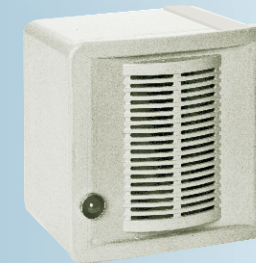

Tone :Intermittent

Description	Model No.
Flush Mounting	72-EHS
Base Mounting	72-EHS-B
Wall Mounting	72-EHS-W

Tone :Siren

Description	Model No.
Flush Mounting	72-EHS-S3
Base Mounting	72-EHS-S3-B
Wall Mounting	72-EHS-S3-W